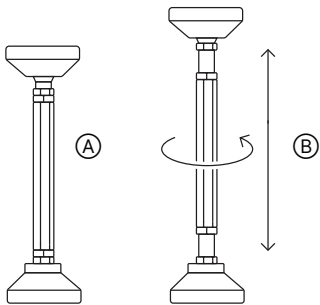

**FEATURES**

Extendable inner cylinder tightly secures mini fridge in cabinet

Pivoting head allows for easy installation in tight spaces

Rubber feet grip surfaces while preventing damage

Lightweight and durable aluminum cylinder

**SPECIFICATIONS**

For correct fit, measure interior dimensions directly above mini fridge.

Ⓐ Minimum Height Ⓑ Extension Range

<b>FS1005LRG</b>	① Large	3" Stem	Extension Range 5 <sup>3</sup> / <sub>8</sub> –6 <sup>5</sup> / <sub>8</sub> "
<b>FS1005MED</b>	② Medium	2" Stem	Extension Range 4 <sup>3</sup> / <sub>8</sub> –5 <sup>5</sup> / <sub>8</sub> "
<b>FS1005SML</b>	③ Small	1" Stem	Extension Range 3 <sup>1</sup> / <sub>2</sub> –4 <sup>1</sup> / <sub>8</sub> "
<b>FS1005M</b>	④ Mini	5/8" Stem	Extension Range 1 <sup>1</sup> / <sub>2</sub> –2"